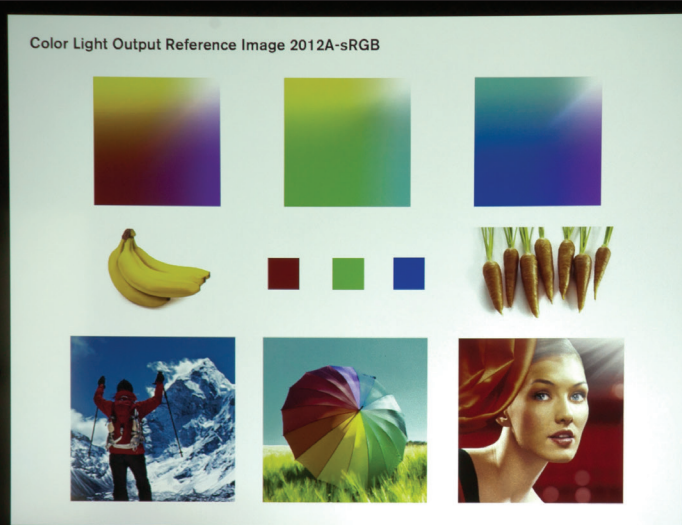

Actual photograph of side by side projected images from an identical signal source. Both projectors are set to their brightest mode. Testing and photography conducted by Lumita Inc.

Projector Buyer's Guide to Color Brightness by Model

Projector buyers should proceed with caution.

Derived when presentations consisted of a black font on a white background, the old lumens metric only measures white light. Lumens, or brightness, tells the projector buyer little about the brightness of colors in photos, videos or graphics.

Fortunately, a newer metric gives projector buyers a measurement for the brightness of colors. Color Light Output, or more simply Color Brightness, quantifies the brightness of Red, Green and Blue; the primary colors of light.

The photograph below shows two projectors setup side-by-side, set in their brightest mode. Both offer similar resolution, price and white brightness levels.

The projector on the left exhibits low Color Brightness; only a fraction of its white brightness. The one on the right shows equal amounts of Color and White Brightness. Colors on the right are much brighter, providing more impact.

This document starts with a listing of projectors where the manufacturer specifies both White and Color Brightness. Second is a table containing projectors measured for their Color Brightness level by a 3rd party laboratory because the manufacturer did not specify the color brightness.

Insist on brighter colors. When selecting a projector, consider both the brightness of White as well as the brightness of Color.

Low Color Brightness¹