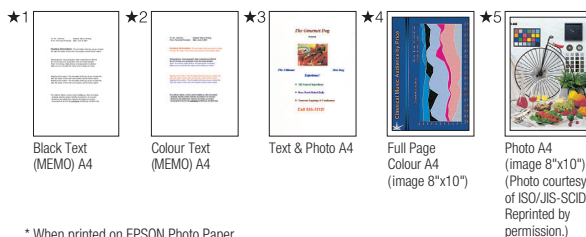

RESOLUTION

PAPER FEED METHOD	Friction feed with paper feeder	
PAPER HOLD CAPACITY	Plain Paper (65 GSM)	100
	EPSON Photo Quality Inkjet Paper (A4)	30
	EPSON Photo Paper (4" x 6")	20
	EPSON Photo Paper (A4)	20
	EPSON Panoramic Photo Paper (210 x 594mm)	1
	EPSON Premium Glossy Photo Paper (A4)	1
	EPSON Photo Quality Film (A4)	1
	EPSON Matte Paper Heavyweight (A4)	20
	EPSON Inkjet Transparencies (A4)	1
PAPER SIZES	A4, Letter, A5, B5, Legal, Envelopes (No.10, DL, C6, 132 x 220mm) Index cards (A6, 5 x 8", 8 x 10"), Executive, Half Letter, Panoramic	
PAPER THICKNESS	0.08mm ~ 0.11mm (Paper) 0.16mm ~ 0.52mm (Envelopes)	

INPUT DATA BUFFER

32K byte

INTERFACES

Centronics®-type 8-bit parallel interface (IEEE-1284 Nibble mode)
USB compatible†

PRINTER SOFTWARE (AVAILABLE ON CD-ROM ONLY)

PRINTER DRIVERS Mac® OS 8.1 to 9.x, Mac OS X
Microsoft® Windows® 95/98/Me
Win NT 4.0®, Win® 2000, Win XP®

ON-LINE GUIDE
PhotoQuicker 3.2

WARRANTY

12 months return to base
Optional Additional 2 Year Warranty 3YWC61

ENVIRONMENTAL CONDITIONS (OPERATING)

TEMPERATURE 10 ~ 35°C
HUMIDITY 20 ~ 80% RH

ELECTRICAL SPECIFICATIONS

RATED VOLTAGE AC 220 ~ 240V
RATED FREQUENCY 50 ~ 60 Hz
POWER CONSUMPTION Approx. 18W (ISO10561 Letter Pattern)

Print Speed Data Printout Patterns The thumbnail images below show the printout patterns used to determine print speed specifications.

* When printed on EPSON Photo Paper.

† To use the USB port, your PC must conform to PC98 specifications, and have Windows® preinstalled. Consult the documentation provided with your PC for further information about USB connectivity. Note also that printing errors may occur if non-standard cables or more than two hub connections are used.