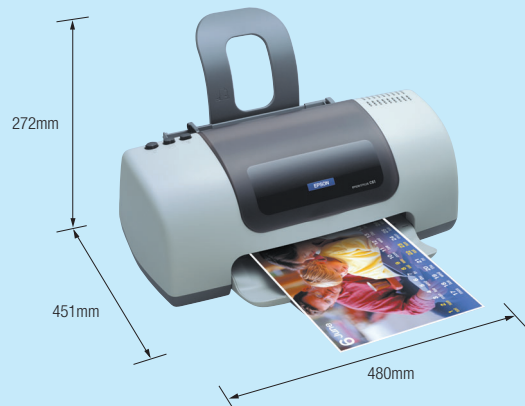

STYLUS C61 WEIGHT: 3.5Kg

INK CARTRIDGES

BLACK INK (T028)

BLACK INK CARTRIDGE (T028)
PRINT CAPACITY

COLOUR INK (T029)

BLACK INK CARTRIDGE (T028)
PRINT CAPACITY 600 pages, compatible with 3.5% ECMA (ISO 10561 Letter Pattern) @ 360dpi
420 pages, 5% calculation @ 360dpi

COLOUR INK CARTRIDGE (T029)
COLOURS Cyan, Magenta, Yellow
PRINT CAPACITY 300 pages, 5% each CMY (total 15% coverage)

the four genuine facts

save money

Non-genuine inks are not as cheap as you think.

achieve best quality output

Genuine EPSON inks and ink cartridges always ensure best quality.

problem free - works every time

Genuine EPSON inks are problem free - reliable and dependable.

printer damage protection

Don't take the risk with non-genuine inks, in or out of warranty.

The EPSON Intellidye™ ink system is designed to work perfectly in harmony with the printer and your choice of media to ensure you get:

- the very best of print quality every print, every time
- and trouble-free, peace-of-mind printing every print, every time

The EPSON Intellidye™ ink system brings maximum benefits, maximum ink usage and the interchange of EPSON cartridges suitable for this model.

The EPSON Intellidye™ ink system gives you easy-to-see, always available and accurate information about all your ink levels.

This printer is designed to be used only with Genuine EPSON Intellidye™ ink cartridges

Intellidye™ ink cartridges are not designed for refill.

GENUINE EPSON PAPER

EPSON PHOTO QUALITY INKJET PAPER (A4)	S041061
EPSON PHOTO PAPER (A4)	S041140
EPSON PHOTO PAPER (4 x 6")	S041134
EPSON MATTE PAPER - HEAVYWEIGHT (A4)	S041258
EPSON PREMIUM GLOSSY PHOTO PAPER (A4)	S041285
EPSON INKJET TRANSPARENCIES (A4)	S041063
EPSON PANORAMIC PHOTO PAPER (210 x 594mm)	S041145
EPSON IRON-ON COOL PEEL TRANSFER PAPER (A4)	S041154
EPSON PREMIUM SEMIGLOSS PHOTO PAPER (A4)	S041332
EPSON DOUBLE SIDED MATTE PAPER (A4)	S041568
EPSON BRIGHT WHITE INKJET PAPER (A4)	S041442

SYDNEY
70 Gibbes Street
Chatswood NSW 2067
Tel: (02) 9903 9000
Fax: (02) 9903 9177

MELBOURNE
Level 1
6 Riverside Quay
Southbank VIC 3006
Tel: (03) 9685 6555
Fax: (03) 9686 1016

BRISBANE
Level 3, Waterfront Place
1 Eagle Street
Brisbane QLD 4000
Tel: (07) 3360 0219
Fax: (07) 3360 0289

PERTH
Suite 20, Level 3
1060 Hay Street
West Perth WA 6005
Tel: (08) 9480 0418
Fax: (08) 9480 0443

ADELAIDE
Level 1, Carrington House
61-63 Carrington Street
Adelaide SA 5000
Tel: (08) 8237 0518
Fax: (08) 8237 0519

AUCKLAND
245 Hobson Street
Auckland NZ
Tel: (09) 366 6855
Fax: (09) 366 6865

WELLINGTON
Level 6, City Tower
95 Custom House Quay
Wellington NZ
Tel: (04) 473 3494
Fax: (04) 473 4631

ABN 91 002 625 783
07/02

Visit our website:

www.epson.com.au
www.epson.co.nz

FOR HIGHEST QUALITY
DEMAND EPSON
INKS+PAPERS

EPSON®