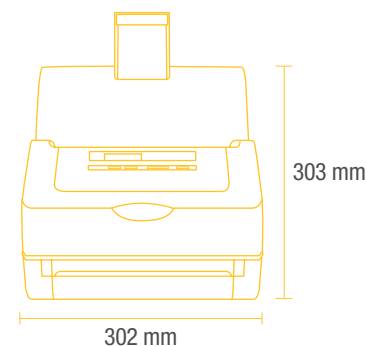

EPSON GT-S50 SERIES

WHAT'S IN THE BOX

- Epson GT-S50 scanner (B11B194031)
- Carrier sheet
- AC adapter
- Registration Card
- USB cable
- Epson Event Manager, Epson Scan, Copy Utility Presto! Page Manager 8 Standard, ABBYY FineReader 6.0(Win)/ 5.0(Mac) Sprint Plus, Presto! BizCard 5 SE

Better Products for a Better Future™

For further information please visit www.epson.com.au

Trademarks and registered trademarks are the property of Seiko Epson Corporation or their respective owners. Product information is subject to change without prior notice.

EPSON®
EXCEED YOUR VISION