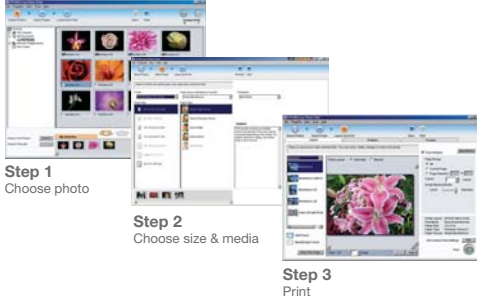

Photo Perfection with Epson Creativity Suite

The Epson Stylus™ TX200 comes with powerful and easy to use photo and document management software including:

Epson Easy Photo Print

Achieve photo lab quality prints in just 3 steps with this easy to use software.