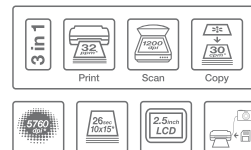

Epson's CX range of multifunction printers provides the ultimate print, scan and copy solution suitable for the home or office.

Epson DURABrite™ Ultra Ink – For Long Lasting Prints

Epson DURABrite Ultra Ink is a long-lasting resin coated pigment ink; which doesn't smudge and is water and fade resistant. The new and improved formulation now achieves even higher gloss quality photos and sharp black text for document printing.

Low Cost Individual Ink Cartridges

Save money with the Epson Stylus CX8300, CX7300 and CX5500 because you only replace the colour you use.

Epson PhotoEnhance – For Beautiful, Quality Photos Every Time

Epson PhotoEnhance automatically identifies components of photos that contain people, faces or landscapes and adjusts the colour balances and produces the optimum output.

Easy-to-use Software

- Epson Easy Photo Fix™ restores faded photos.
- Epson Creativity Suite software makes editing and printing easy.
- Epson web-to-page allows printing of entire Web pages without truncation or cropping.

Epson Stylus CX7300

The efficient all-in-one printer for everyday use

Features:

- PC-free effortless printing with PictBridge and card slots
- Low cost individual ink cartridges: save money, only replace the colour you use
- Epson DURABrite Ultra Ink: no smudging, no fading, simply perfect prints - whatever you're printing

Epson Stylus CX8300

The everyday all-in-one printer with built-in LCD viewer for PC-free convenience

Features:

- Easily scan, copy and print with built-in LCD viewer and memory card slots

- Low cost individual ink cartridges: save money, only replace the colour you use
- Epson DURABrite Ultra Ink: no smudging, no fading, simply perfect prints - whatever you're printing

Epson Stylus CX5500