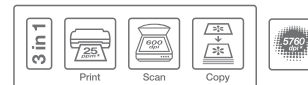

Features

- Low cost individual ink cartridges: save money, only replace the colour you use
- Epson DURABrite Ultra Ink: no smudging, no fading, simply perfect prints - whatever you're printing
- Affordable ink cartridges: Cartridge 73: Standard Cartridge 91: Low Cost