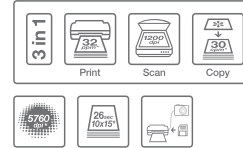

Epson Stylus CX8300

The everyday all-in-one printer with built-in LCD viewer for PC-free convenience

Features:

- Easily scan, copy and print with built-in LCD viewer and memory card slots

- Low cost individual ink cartridges: save money, only replace the colour you use
- Epson DURABrite Ultra Ink: no smudging, no fading, simply perfect prints - whatever you're printing